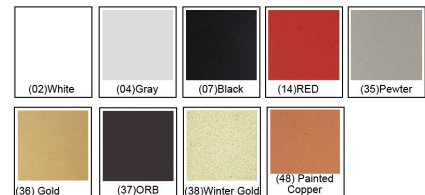

MX 2164-0748

W:36" H:18" w/ 8' Black Cord
Finish: Black / Copper
Lamps: 3x60W (M)

Finish Options

- MX 2164-02 (White)
- MX 2164-0702 (Black / White)
- MX 2164-0736 (Black / Gold)

Painted Finishes

REFERENCE	QTY.	REMARKS	Project
			Location/Type
			Architect
			Engineer
			Contractor
			Submitted By: Date: